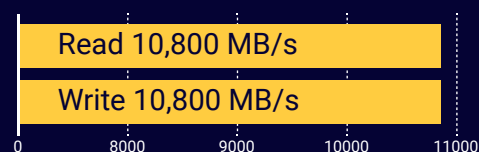

PS5031-E31T

Cruising into the Gen5 Horizon

- PCIe Gen5x4
- TSMC 7nm process
- DRAM-less
- 4-channel with 16CEs
- Capacity up to 8TB
- 3D TLC / QLC supported
- ARM Cortex R5 CPU
- Phison 7th Gen LDPC + RAID ECC, 4K code word
- AES256 / TCG Opal / Pyrite
- Form Factor : M.2 2280

*Based solely on controller capability.

Sequential Performance

Random Performance